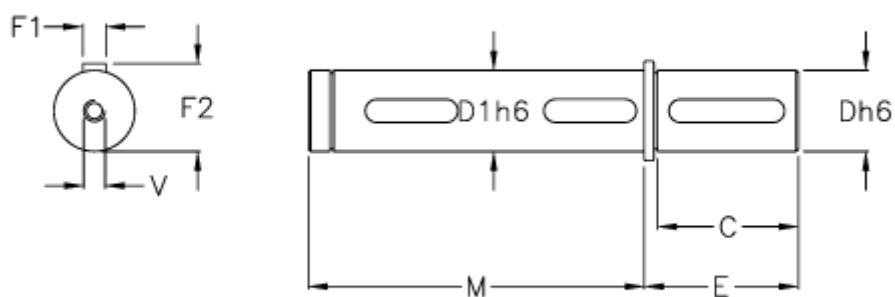

Article number: 392906301

Description: single outputshaft for VF 63/W 63

Measures

C	= 60	N = 192
D	= 25	V = M8x20
D1	= 25	
Description	= -	
E	= 65	
F1	= 8	
F2	= 28	
M	= 127	